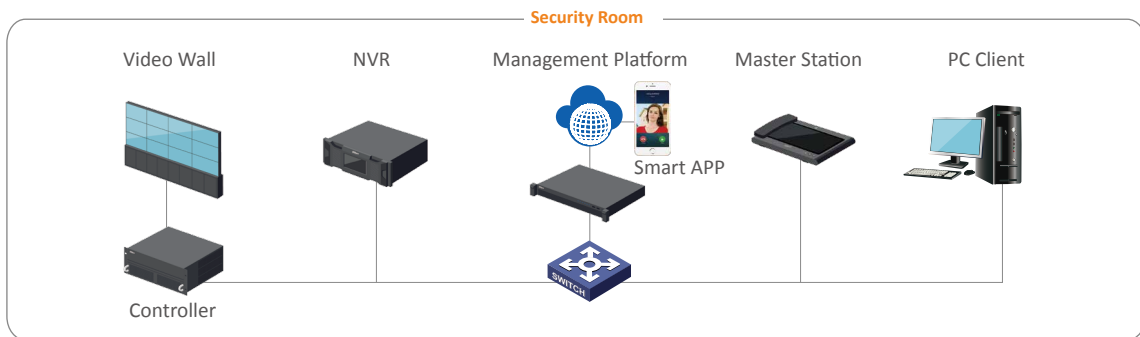

Fence

24x7h protection to safeguard the residential by intrusion alarm system and CCTV surveillance system.

Managemen Central

In a security center of the residential area, the security guard can see what is happening through the video wall. When an emergency occurs they can quickly locate the position and the can provide immediate response.

SYSTEM STRUCTURE

Highlights:

Safe / Convenient / Smart

Monitoring Area

KEY TECHNOLOGY

All-In-One Management Platform

Dahua all-in-one management platform, includes CCTV surveillance, video wall, alarm system, access control, video intercom, entrance control, smart application, etc. It supports high performance, high efficiency, high stability with easy operation, cost effective, one-shop station.

One-Card System for Residential

Video intercom system and access control system can be integrated to Dahua all-in-one management platform. For residential owners, they only need one card to open entrance, units' door, parking, office, etc. Easy and convenient for owners to carry only one card.

Smart APP

You can answer the call and open the door remotely whether you are at home, at work or on the go, with Dahua smart phone application.

E-map

Through the E-map you can see the devices installation location and status, you can also operate the devices and monitor directly.