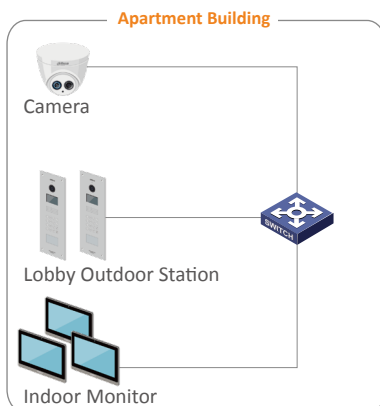

Fence

24x7h protection to safeguard the residential by intrusion alarm system and CCTV surveillance system.

Managemen Central

In a security center of the residential area, the security guard can see what is happening through the video wall. When an emergency occurs they can quickly locate the position and the can provide immediate response.

SYSTEM STRUCTURE

Highlights:

Safe / Convenient / Smart

Monitoring Area

KEY TECHNOLOGY

All-In-One Management Platform

Dahua all-in-one management platform, includes CCTV surveillance, video wall, alarm system, access control, video intercom, entrance control, smart application, etc. It supports high performance, high efficiency, high stability with easy operation, cost effective, one-shop station.

One-Card System for Residential

Video intercom system and access control system can be integrated to Dahua all-in-one management platform. For residential owners, they only need one card to open entrance, units' door, parking, office, etc. Easy and convenient for owners to carry only one card.

Smart APP

You can answer the call and open the door remotely whether you are at home, at work or on the go, with Dahua smart phone application.

E-map

Through the E-map you can see the devices installation location and status, you can also operate the devices and monitor directly.