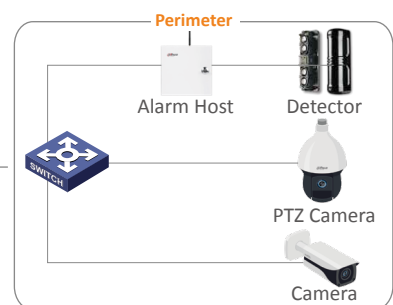

Fence

24x7h protection to safeguard the residential by intrusion alarm system and CCTV surveillance system.

Managemen Central

In a security center of the residential area, the security guard can see what is happening through the video wall. When an emergency occurs they can quickly locate the position and the can provide immediate response.

SYSTEM STRUCTURE

Highlights:

Safe / Convenient / Smart

Monitoring Area

KEY TECHNOLOGY

All-In-One Management Platform

Dahua all-in-one management platform, includes CCTV surveillance, video wall, alarm system, access control, video intercom, entrance control, smart application, etc. It supports high performance, high efficiency, high stability with easy operation, cost effective, one-shop station.

One-Card System for Residential

Video intercom system and access control system can be integrated to Dahua all-in-one management platform. For residential owners, they only need one card to open entrance, units' door, parking, office, etc. Easy and convenient for owners to carry only one card.