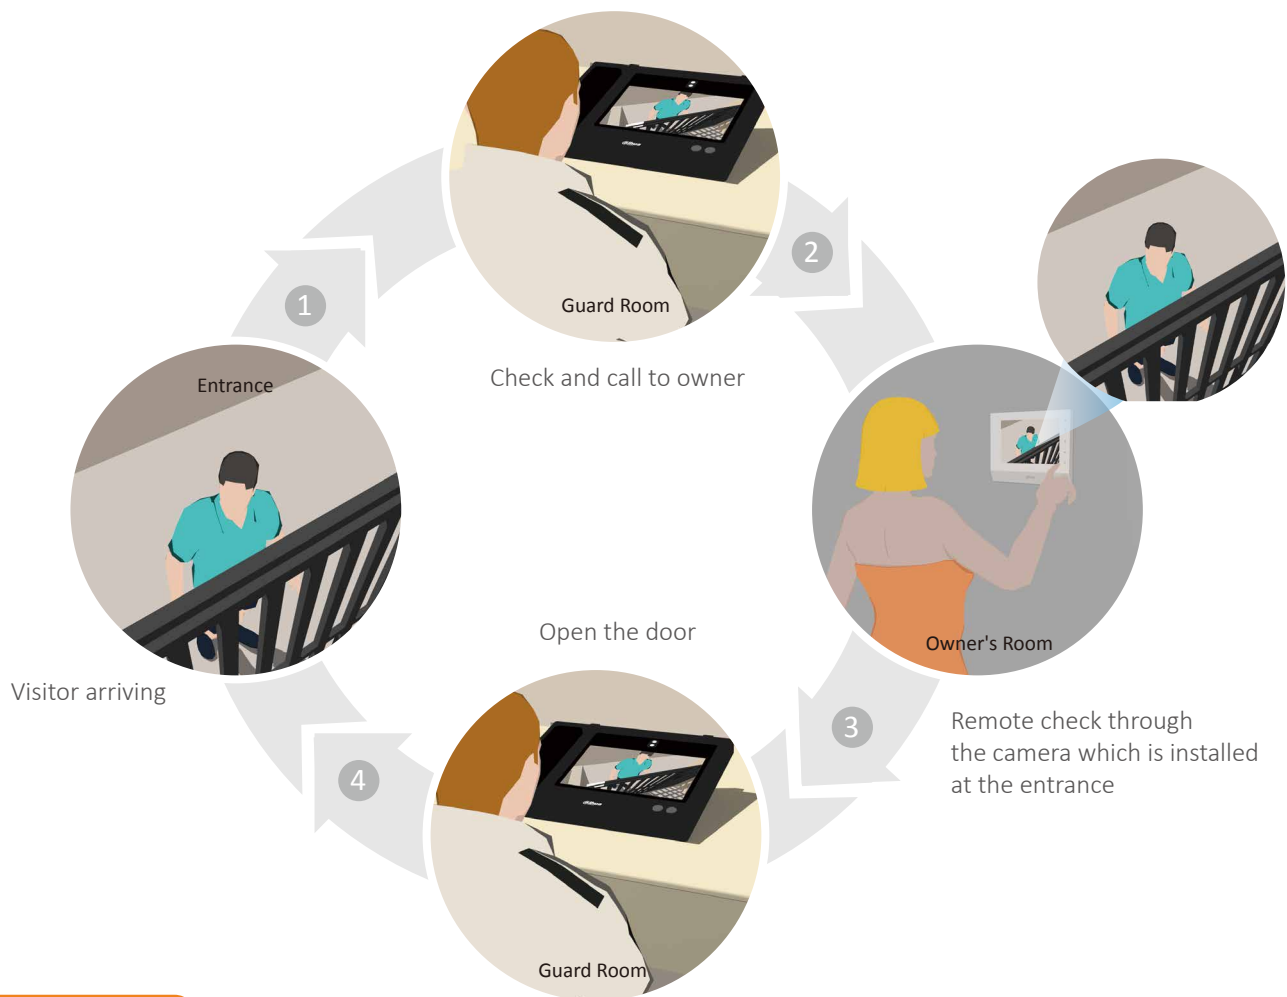

- White list
- Work offline
- Night vision

The access control system is convenient for letting owners in and out of a premises and effectively manage other persons.

- Support 100,000 valid cards & 150,000 records
- Support card, password, fingerprint and combination
- Wiegand or RS-485 interface to readers (2/4 door)
- Door time out alarm, intrusion alarm, duress alarm and tamper alarm
- Up to 3,000 fingerprints capacity
- Up to 100,000 cards capacity

When a guest arrives, the security guard can call the owner's room from the master station. The camera which is installed at the entrance will push the video to the owner's indoor monitor for the owner to check it conveniently.

Apartment Lobby

When the guest comes, the video intercom system can inform the owner to know who is coming and open the lobby door remotely by the video indoor monitor.

Features:

- Video intercom
- Remote door opening
- Live video monitoring
- Group call
- Night vision
- Announcement

If the owners are not at home, they can set the call transfer to their smart phone application. They can answer the call and open the door remotely when the visitor arrives.

Features:

- Video intercom
- Remote door
- Live video monitor