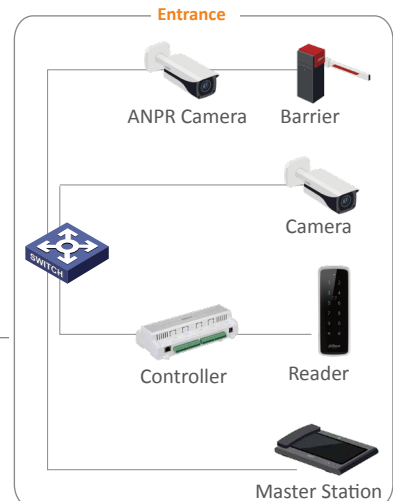

Fence

24x7h protection to safeguard the residential by intrusion alarm system and CCTV surveillance system.

Managemen Central

In a security center of the residential area, the security guard can see what is happening through the video wall. When an emergency occurs they can quickly locate the position and the can provide immediate response.

SYSTEM STRUCTURE

Highlights:

Safe / Convenient / Smart

Monitoring Area

KEY TECHNOLOGY

All-In-One Management Platform

Dahua all-in-one management platform, includes CCTV surveillance, video wall, alarm system, access control, video intercom, entrance control, smart application, etc. It supports high performance, high efficiency, high stability with easy operation, cost effective, one-shop station.

One-Card System for Residential

Video intercom system and access control system can be integrated to Dahua all-in-one management platform. For residential owners, they only need one card to open entrance, units' door, parking, office, etc. Easy and convenient for owners to carry only one card.

Smart APP

You can answer the call and open the door remotely whether you are at home, at work or on the go, with Dahua smart phone application.

E-map

Through the E-map you can see the devices installation location and status, you can also operate the devices and monitor directly.