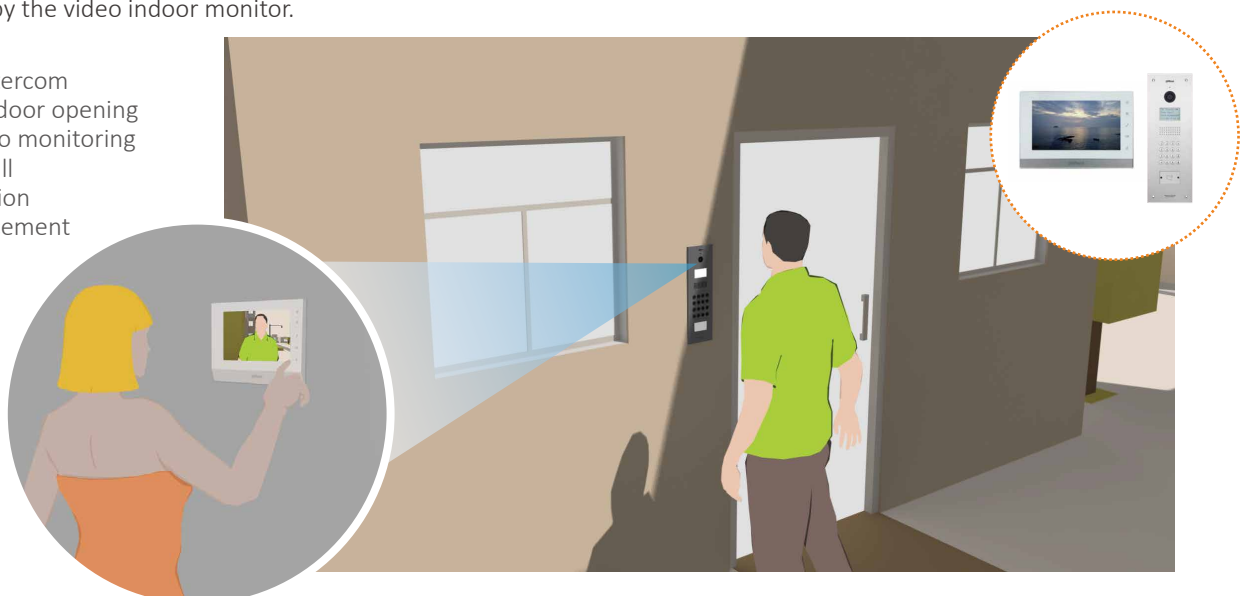

- White list
- Work offline
- Night vision

The access control system is convenient for letting owners in and out of a premises and effectively manage other persons.

- Support 100,000 valid cards & 150,000 records
- Support card, password, fingerprint and combination
- Wiegand or RS-485 interface to readers (2/4 door)
- Door time out alarm, intrusion alarm, duress alarm and tamper alarm
- Up to 3,000 fingerprints capacity
- Up to 100,000 cards capacity

When a guest arrives, the security guard can call the owner's room from the master station. The camera which is installed at the entrance will push the video to the owner's indoor monitor for the owner to check it conveniently.

Apartment Lobby

When the guest comes, the video intercom system can inform the owner to know who is coming and open the lobby door remotely by the video indoor monitor.

Features:

- Video intercom
- Remote door opening
- Live video monitoring
- Group call
- Night vision
- Announcement

If the owners are not at home, they can set the call transfer to their smart phone application. They can answer the call and open the door remotely when the visitor arrives.

Features:

- Video intercom
- Remote door
- Live video monitor