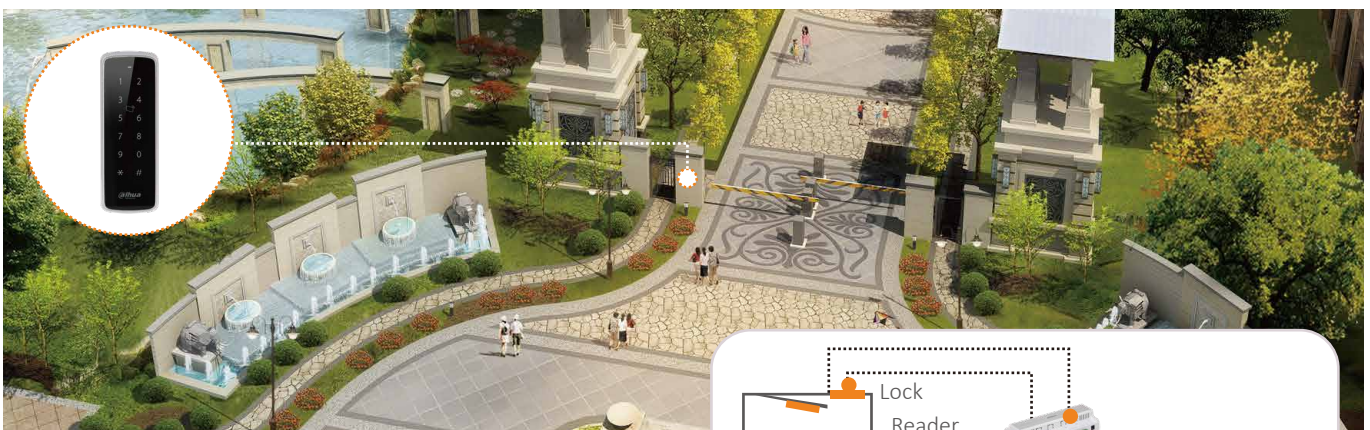

- Support 100,000 valid cards & 150,000 records
- Support card, password, fingerprint and combination
- Wiegand or RS-485 interface to readers (2/4 door)
- Door time out alarm, intrusion alarm, duress alarm and tamper alarm
- Up to 3,000 fingerprints capacity
- Up to 100,000 cards capacity